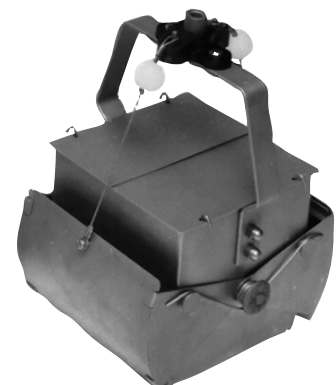

196-F30 Ekman Extension Handle 5 ft. length

Description:

This handy accessory can be used with the Standard and Tall Ekman grab manufactured by *Wildlife Supply Company*. It closes the grab without a line or messenger in shallow water. It is available in 5-foot lengths only as longer lengths are too heavy to manipulate.

Tools Needed:

Phillips Screwdriver

Note: You will need two people to attach extension handle to Ekman and to arm the grab.

The Ekman bail has 4 holes to accept installation of the Extension Handle. Two screws and two wing nuts must be fastened on either side. Place wing nuts on the outside as shown to allow clearance for Ekman Dredge Covers. (See *Diagram 1*, page 2)

How to Use:

1. 1 Attach the extension handle to one side of the Ekman using only one screw and wing nut. DO NOT TIGHTEN. Insert Phillips head screw driver into both lower holes on opposite side (see *Diagram 2*). Push down on screw driver to align holes and attach screw to top hole. Attach remaining screws and

wing nuts and securely tighten but take care not to strip the threads.

2. Arm the Ekman, using two people. One person must depress the center rod. The other person must loop the cables over the pins in the trip assembly.
2. 2 Lower the Ekman into waist or chest-deep shallow waters, either from the side of a boat or on the bank of the body of water.
3. 3 When you are ready to sample, close the Ekman grab by pressing down with the center rod of the Extension Handle. This operates the Twin-Pin™ Release Mechanism and the grab will close around your sample.
4. Pull Extension Handle with attached Ekman onto your boat.
5. You may wish to rinse your sample into our washbucket, **196-E20**. This is available in either 541 or 500 micron mesh or can be custom ordered.

If you have any questions, please do not hesitate to call us!