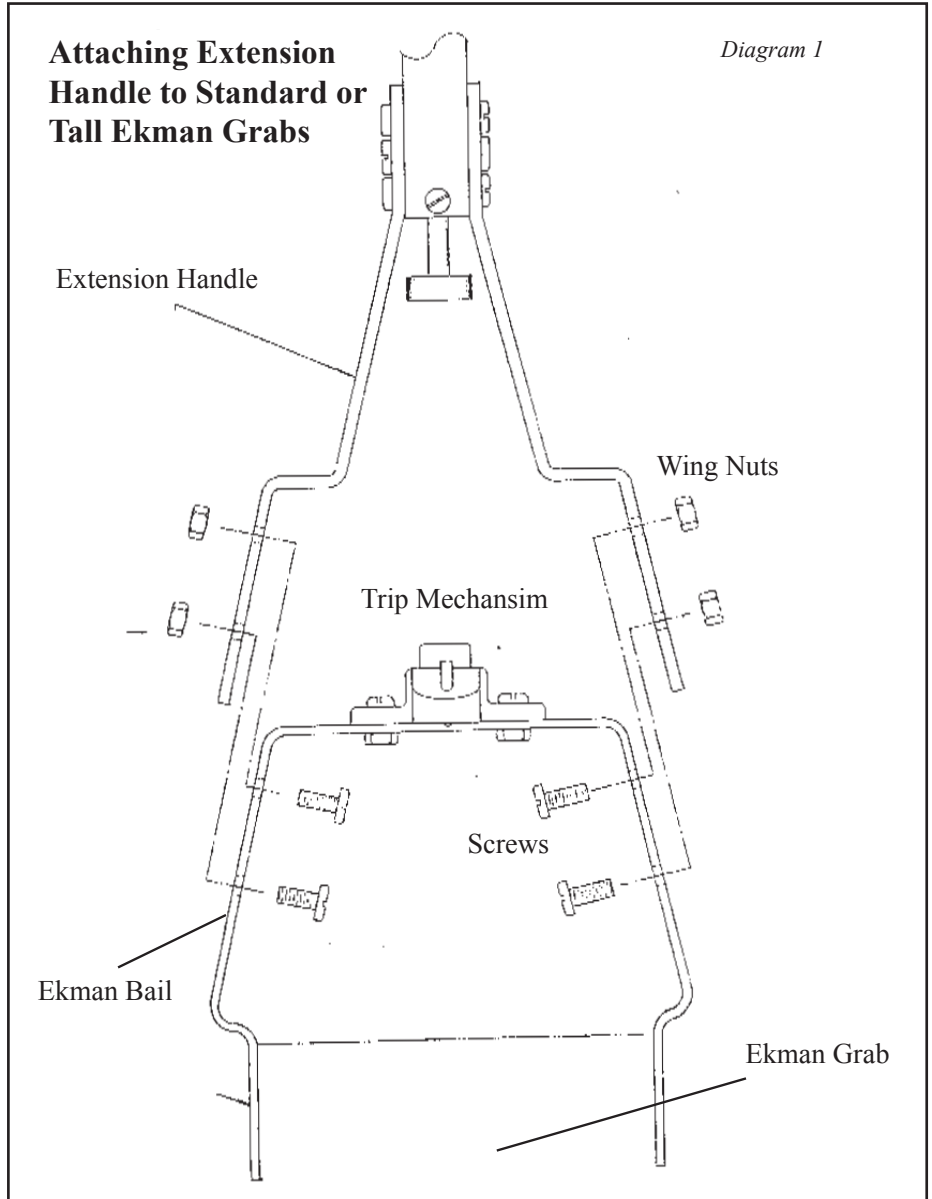

Tools Needed:

Phillips Screwdriver

Note: You will need two people to attach extension handle to Ekman and to arm the grab.

The Ekman bail has 4 holes to accept installation of the Extension Handle. Two screws and two wing nuts must be fastened on either side. Place wing nuts on the outside as shown to allow clearance for Ekman Dredge Covers. (See *Diagram 1*, page 2)

wing nuts and securely tighten but take care not to strip the threads.

2. Arm the Ekman, using two people. One person must depress the center rod. The other person must loop the cables over the pins in the trip assembly.
- 2 Lower the Ekman into waist or chest-deep shallow waters, either from the side of a boat or on the bank of the body of water.
- 3 When you are ready to sample, close the Ekman grab by pressing down with the center rod of the Extension Handle. This operates the Twin-Pin™ Release Mechanism and the grab will close around your sample.
4. Pull Extension Handle with attached Ekman onto your boat.
5. You may wish to rinse your sample into our washbucket, **196-E20**. This is available in either 541 or 500 micron mesh or can be custom ordered.

If you have any questions, please do not hesitate to call us!

196-F30

196-F65

196-B15

Diagram 2

Attaching Extension Handle to Standard or Tall Ekman Grabs

Diagram 1

Warranty and Parts: We replace all defective or missing parts free of charge. Additional replacement parts may be ordered toll-free. We accept MasterCard, Visa, checks and School P.O.s. All products warranted to be free from defect for 90 days. Does not apply to accident, misuse or normal wear and tear. Intended for children 13 years of age and up. This item is not a toy. It may contain small parts that can be choking hazards. Adult supervision is required.