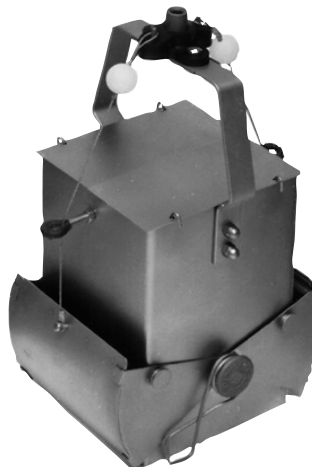

196-F30 Ekman Extension Handle 5 ft. length

Description:

This handy accessory can be used with the Standard and Tall Ekman grab manufactured by *Wildlife Supply Company*. It closes the grab without a line or messenger in shallow water. It is available in 5-foot lengths only as longer lengths are too heavy to manipulate.

Tools Needed:

Phillips Screwdriver

Note: You will need two people to attach extension handle to Ekman and to arm the grab.

The Ekman bail has 4 holes to accept installation of the Extension Handle. Two screws and two wing nuts must be fastened on either side. Place wing nuts on the outside as shown to allow clearance for Ekman Dredge Covers. (See *Diagram 1*, page 2)

How to Use:

1. 1 Attach the extension handle to one side of the Ekman using only one screw and wing nut. DO NOT TIGHTEN. Insert Phillips head screw driver into both lower holes on opposite side (see *Diagram 2*). Push down on screw driver to align holes and attach screw to top hole. Attach remaining screws and

wing nuts and securely tighten but take care not to strip the threads.

2. Arm the Ekman, using two people. One person must depress the center rod. The other person must loop the cables over the pins in the trip assembly.
2. 2 Lower the Ekman into waist or chest-deep shallow waters, either from the side of a boat or on the bank of the body of water.
3. 3 When you are ready to sample, close the Ekman grab by pressing down with the center rod of the Extension Handle. This operates the Twin-Pin™ Release Mechanism and the grab will close around your sample.
4. Pull Extension Handle with attached Ekman onto your boat.
5. You may wish to rinse your sample into our washbucket, **196-E20**. This is available in either 541 or 500 micron mesh or can be custom ordered.

If you have any questions, please do not hesitate to call us!